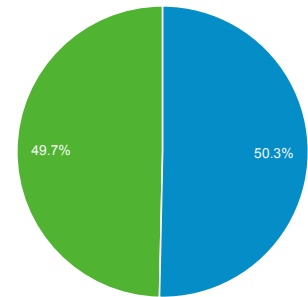

May 27, 2014 - Sep 30, 2014

Audience Overview

All Sessions
100.00%

Overview

Sessions
1,048,964

Users
608,881

Pageviews
3,050,946

Pages / Session
2.91

Avg. Session Duration
00:02:17

Bounce Rate
50.22%

% New Sessions
49.64%

■ Returning Visitor ■ New Visitor

Browser	Sessions	% Sessions
1. Internet Explorer	300,091	28.61%
2. Safari	296,852	28.30%
3. Chrome	255,835	24.39%
4. Firefox	77,595	7.40%
5. Android Browser	56,249	5.36%
6. SiteCon Browser	38,165	3.64%
7. Safari (in-app)	8,865	0.85%
8. Amazon Silk	7,045	0.67%
9. BlackBerry	2,563	0.24%
10. Opera	2,155	0.21%